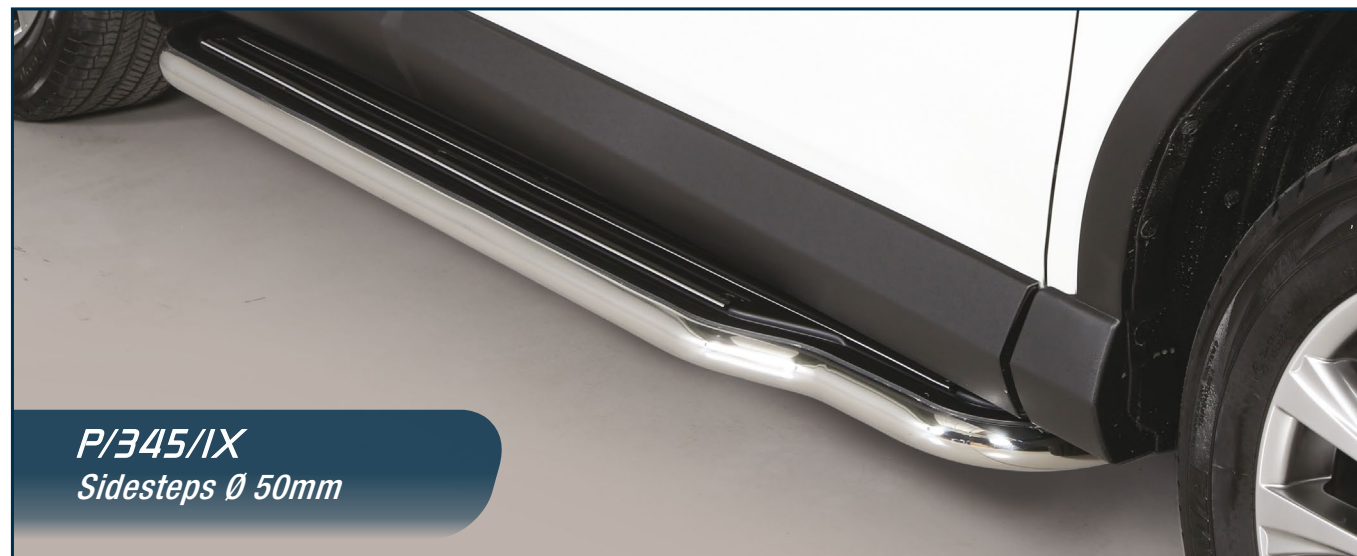

**Compatible with camera, in case of park sensors use our park sensors stickers to fit the front guard*

GP/345/IX
Grand Pedana Ø 76mm

DSP/345/IX
Design Side Protection

GPO/345/IX
Oval Grand Pedana

P/345/IX
Sidesteps Ø 50mm