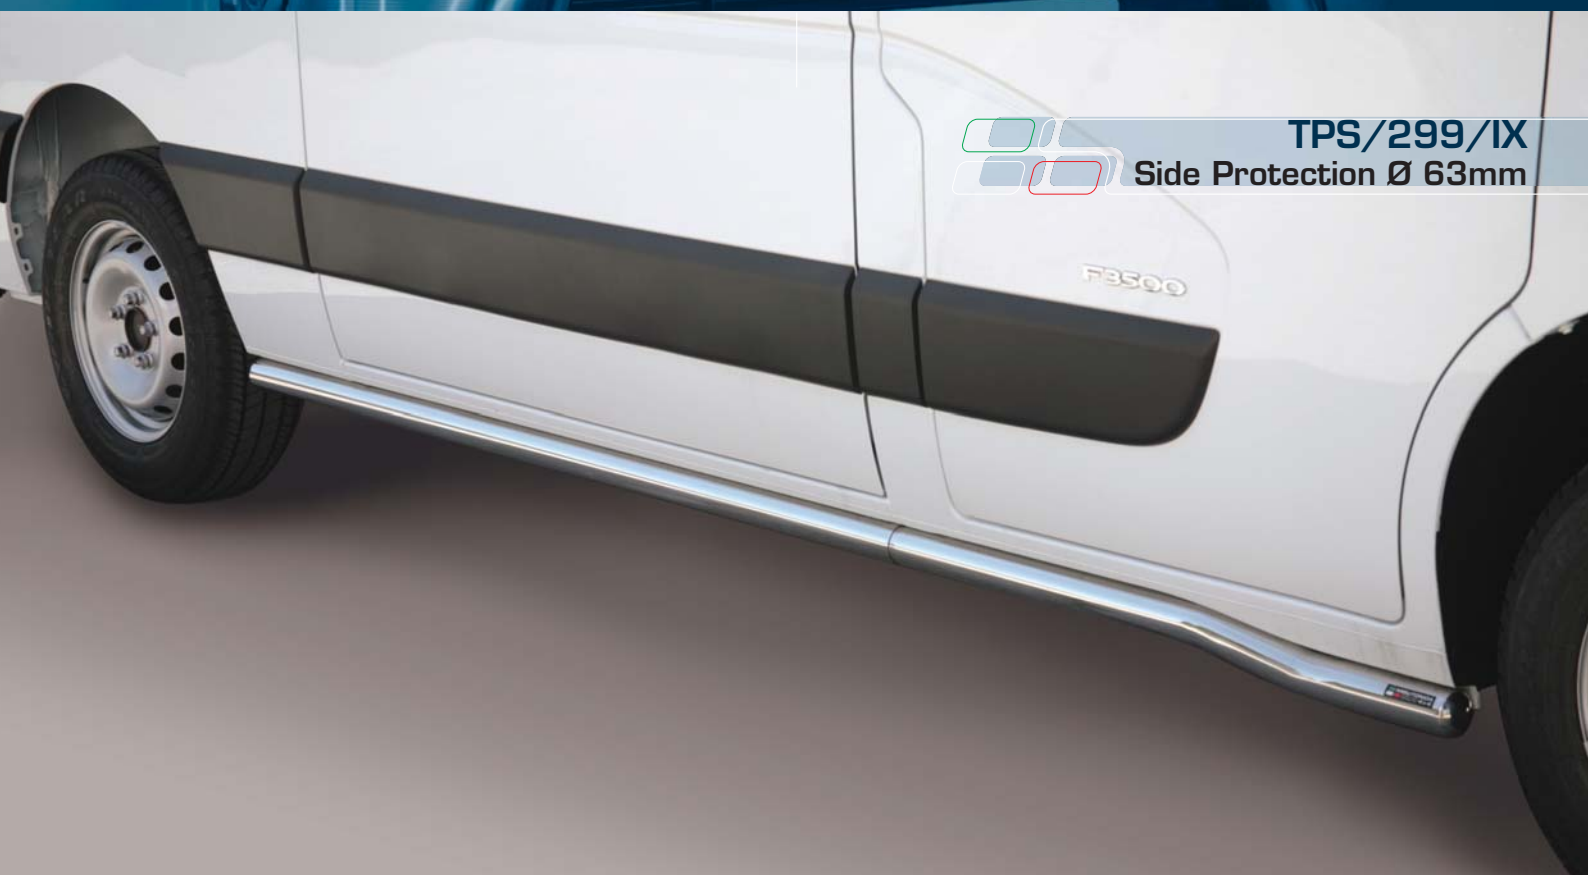

side protections

MISUTONIDA
 italian style accessories **4x4**