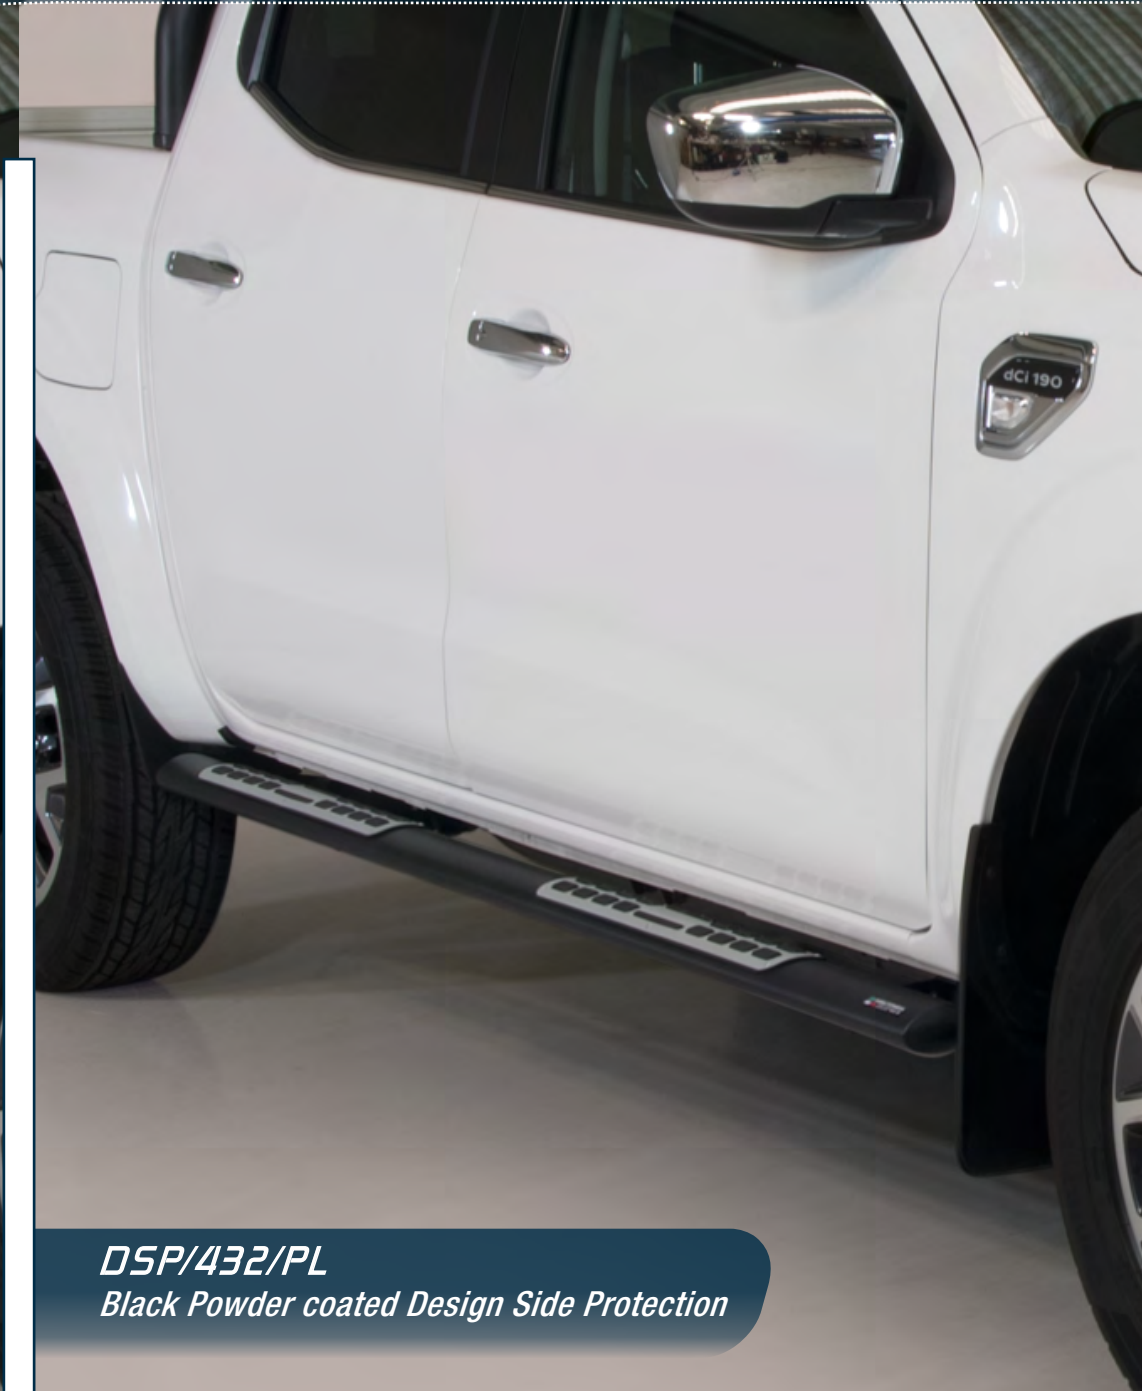

DSP/432/PL
Black Powder coated Design Side Protection