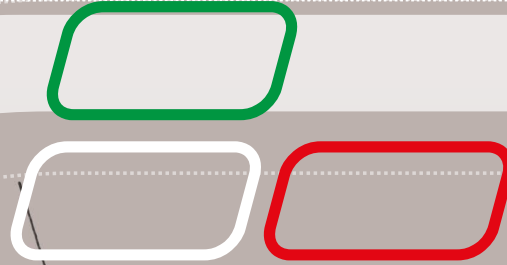

MISUTONIDA
italian style
accessories **4x4**

E.A.S. Energy Absorber System Accessories
for Off Road Cars

OPEL Mokka X
2016

steel emotions