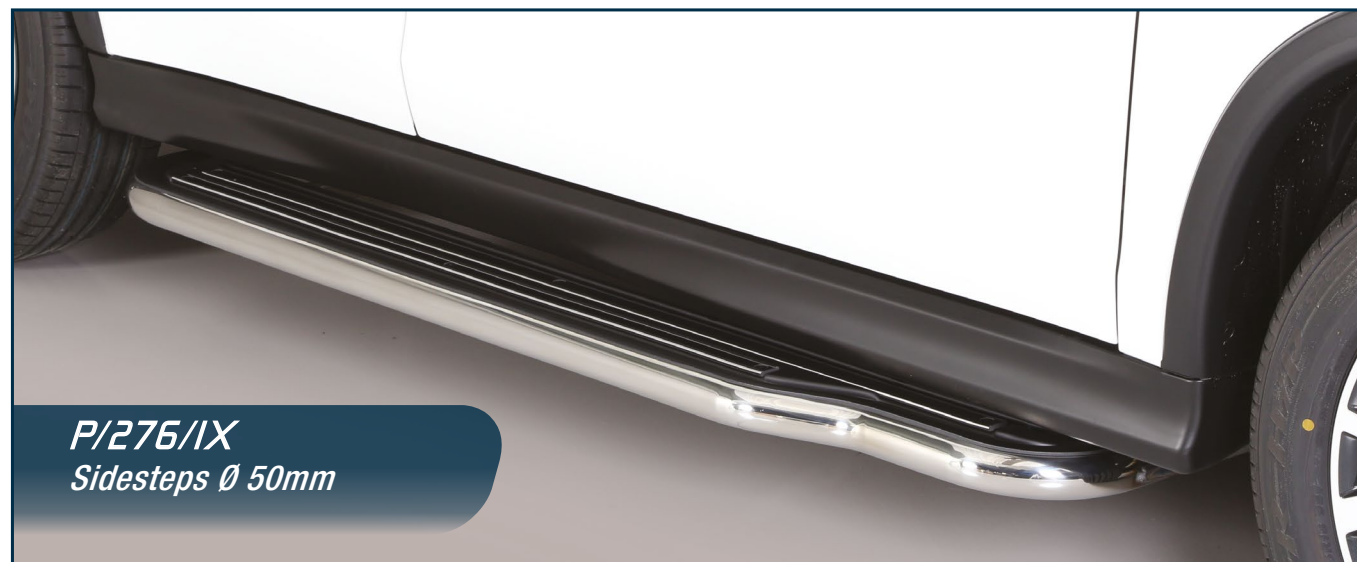

P/276/IX
Sidesteps Ø 50mm