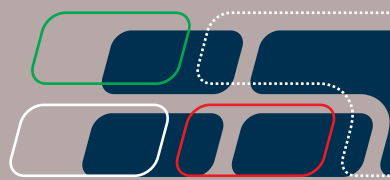

MISUTONIDA
 italian style **4x4**
accessories

steel
emotions